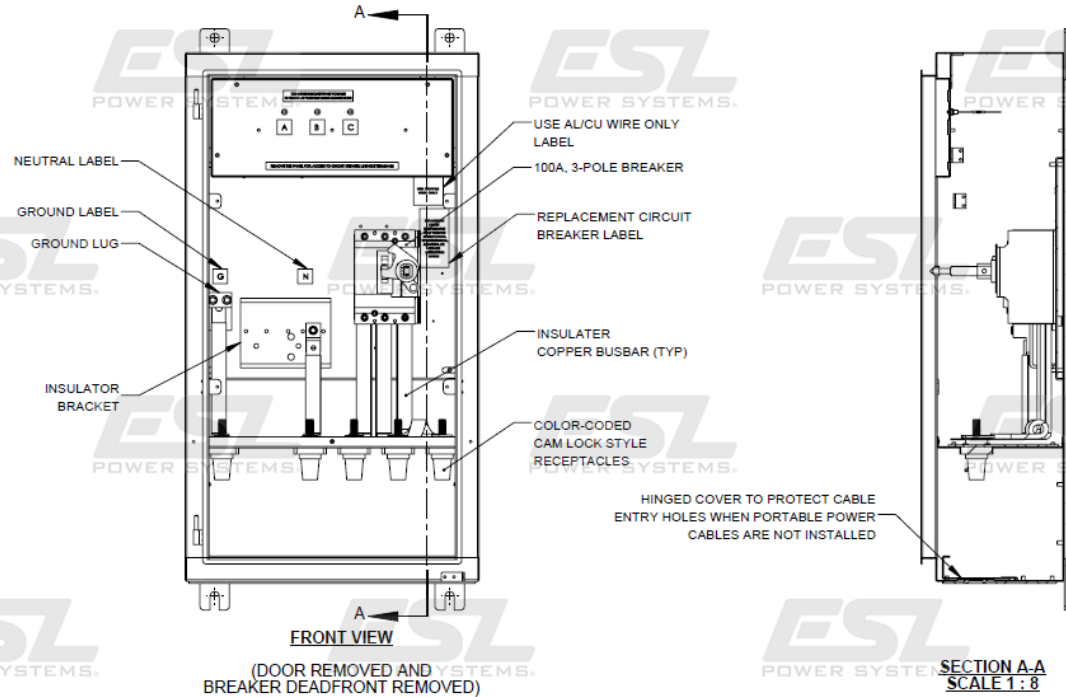

Technical Considerations

- Incoming wire size
- 200% Neutrals
- Isolated Grounds
- Need for direct wire lugs
- Digital Ammeter
- Lights
- Enclosure type