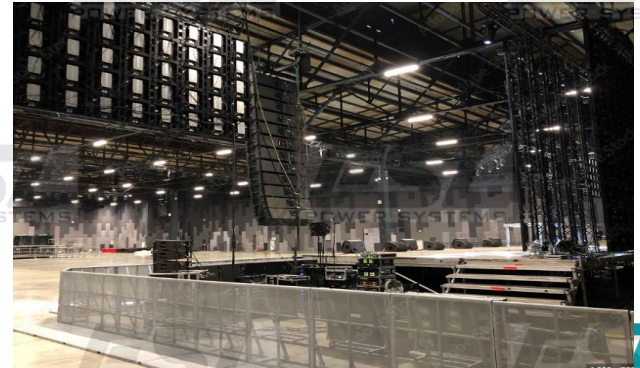

Where You Need What When Building Infrastructure

- Application
- Amperage
- Safety
- Equipment Location
- Accessibility